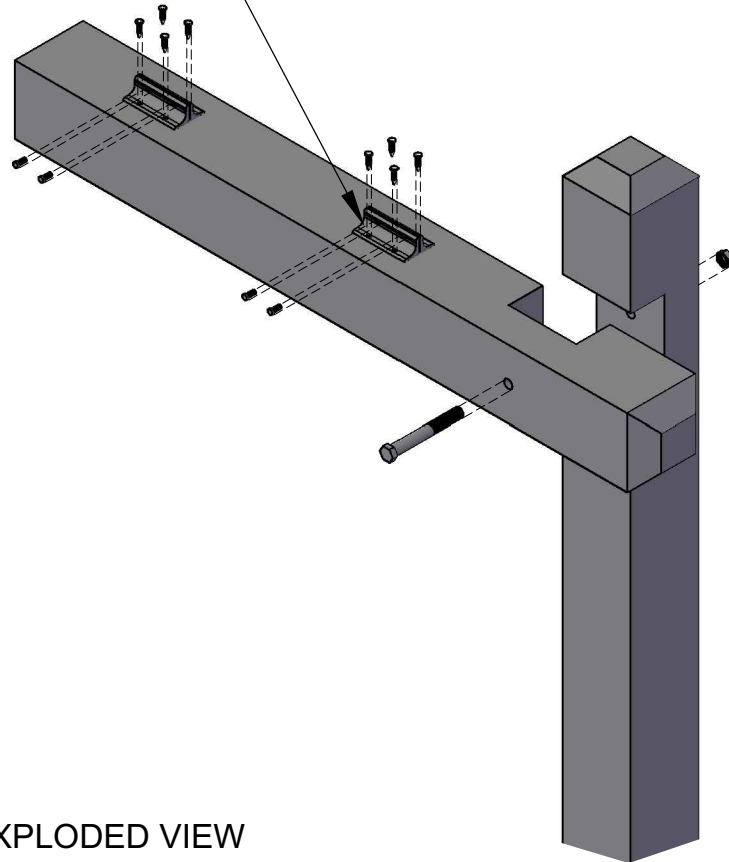

**Description**

Real Estate Sign posts are made with treated wood and are painted white.

REVISIONS			
REV.	DESCRIPTION	DATE	CB
A	ORIGINAL DRAWING	7/26/2019	IG

(2) 3" Direct Sign Mounts  
 $\frac{1}{8}$ " channel with screws

**EXPLODED VIEW**

**FRONT VIEW**

Material: Wood
Scale: 1:16
Rev: A
Sheet: 1 of 1

Content: Real Estate Sign Post
PN: MWP-100-84-38
Color/Finish: Standar White
Customer Approval: _____

Design by Sign Bracket Store. All visual representations and designs are the intellectual property of Sign Bracket Store and protected under copyright law. Any duplication of this design is in direct violation of the law and will result in legal action.  
 © Copyright 2008-2017