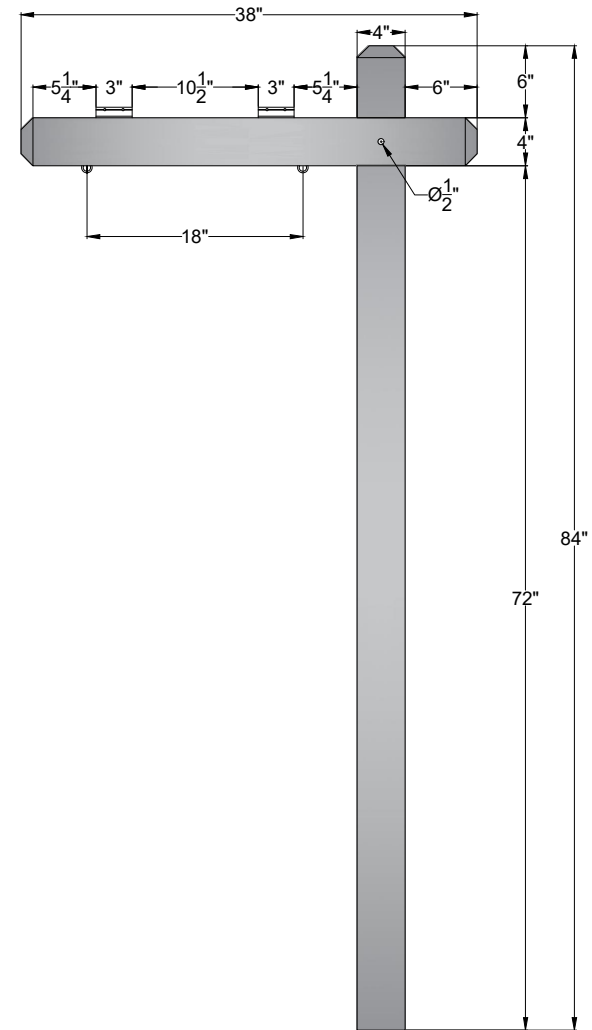

**Description**

Real Estate Sign posts are made with treated wood and are painted white.

REVISIONS			
REV.	DESCRIPTION	DATE	CB
A	ORIGINAL DRAWING	7/26/2019	IG

(2) 3" Direct Sign Mounts  
 $\frac{1}{8}$ " channel with screws

**EXPLODED VIEW**

**FRONT VIEW**

Material: Wood
Scale: 1:16
Rev: A
Sheet: 1 of 1

Content: Real Estate Sign Post
PN: MWP-100-84-38
Color/Finish: Standar White
Customer Approval: _____

Design by Sign Bracket Store. All visual representations and designs are the intellectual property of Sign Bracket Store and protected under copyright law. Any duplication of this design is in direct violation of the law and will result in legal action.  
 © Copyright 2008-2017