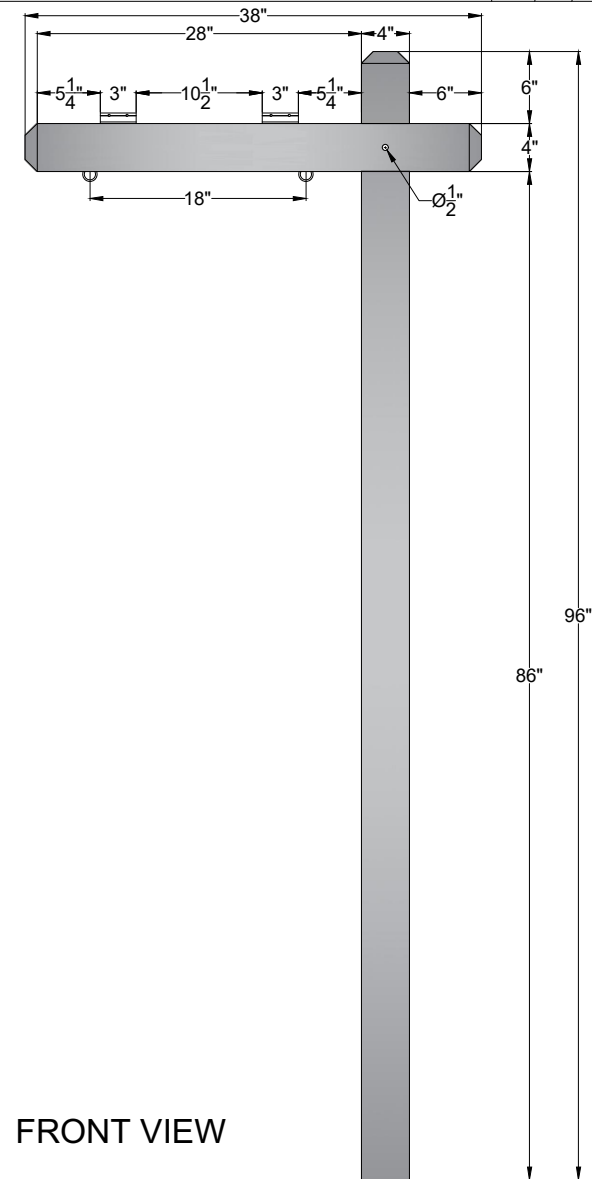

Description

Real Estate Sign posts are made with treated wood and are painted white.

(2) 3" Direct Sign Mounts
 $\frac{1}{8}$ " channel with screws

EXPLODED VIEW

REVISIONS			
REV.	DESCRIPTION	DATE	CB
A	ORIGINAL DRAWING	7/26/2019	IG

FRONT VIEW

Material:
 Wood

Scale: 1:16
 Rev: A
 Sheet: 1 of 1

Content: Real Estate Sign Post
 PN: MWP-100-96-38
 Color/Finish: Standar White
 Customer Approval: _____

Design by Sign Bracket Store. All visual representations and designs are the intellectual property of Sign Bracket Store and protected under copyright law. Any duplication of this design is in direct violation of the law and will result in legal action.
 © Copyright 2008-2017