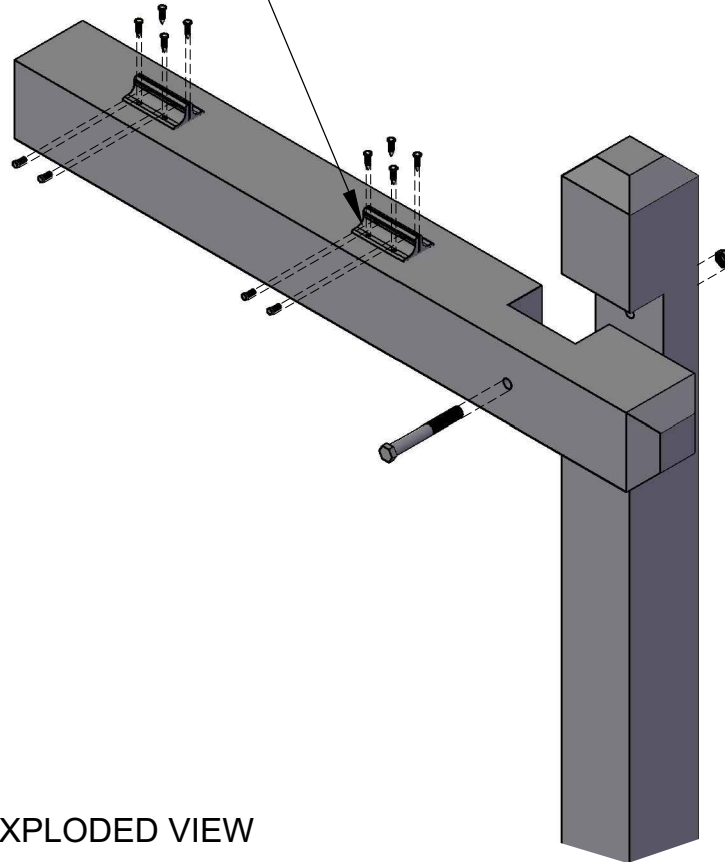

Description

Real Estate Sign posts are made with treated wood and are painted white.

(2) 3" Direct Sign Mounts
 $\frac{1}{8}$ " channel with screws

EXPLODED VIEW

REVISIONS			
REV.	DESCRIPTION	DATE	CB
A	ORIGINAL DRAWING	7/26/2019	IG

FRONT VIEW

Material:
 Wood

Scale: 1:16
 Rev: A
 Sheet: 1 of 1

Content: Real Estate Sign Post
 PN: MWP-100-96-38
 Color/Finish: Standar White
 Customer Approval: _____

Design by Sign Bracket Store. All visual representations and designs are the intellectual property of Sign Bracket Store and protected under copyright law. Any duplication of this design is in direct violation of the law and will result in legal action.
 © Copyright 2008-2017