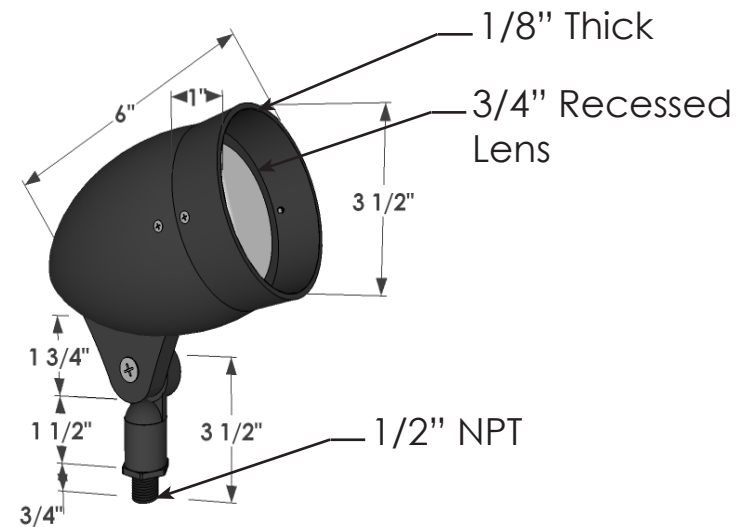

PERSPECTIVE VIEW

T- COUPLING DETAIL

SPOTLIGHT DETAILS

Material: Aluminum

---

Date: 9/2019

Scale: NTS

Rev:

DB: RMA

Content: Streamline Wall Mount Double PAR20 Spotlight Fixture

PN: D12-PAR20-DBL

Color/Finish:

Customer Approval:

Designs by Sign bracket Store.  
All visual representations and designs  
are the intellectual property of Sign  
Bracket Store and protected under  
copyright law. Any duplication of this  
design is in direct violation of the law  
and will result in legal action.