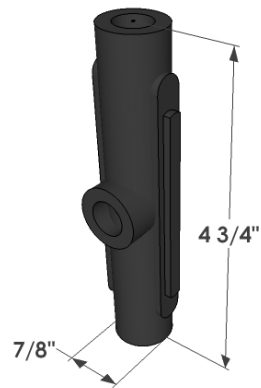

PERSPECTIVE VIEW

T- COUPLING DETAIL

SPOTLIGHT DETAILS

Material: Aluminum

---

Date: 9/2019

Scale: NTS

Rev:

DB: RMA

Content: Streamline Wall Mount Double PAR20 Spotlight Fixture

PN: D12-PAR20-DBL

Color/Finish:

Customer Approval:

Designs by Sign bracket Store.  
All visual representations and designs  
are the intellectual property of Sign  
Bracket Store and protected under  
copyright law. Any duplication of this  
design is in direct violation of the law  
and will result in legal action.