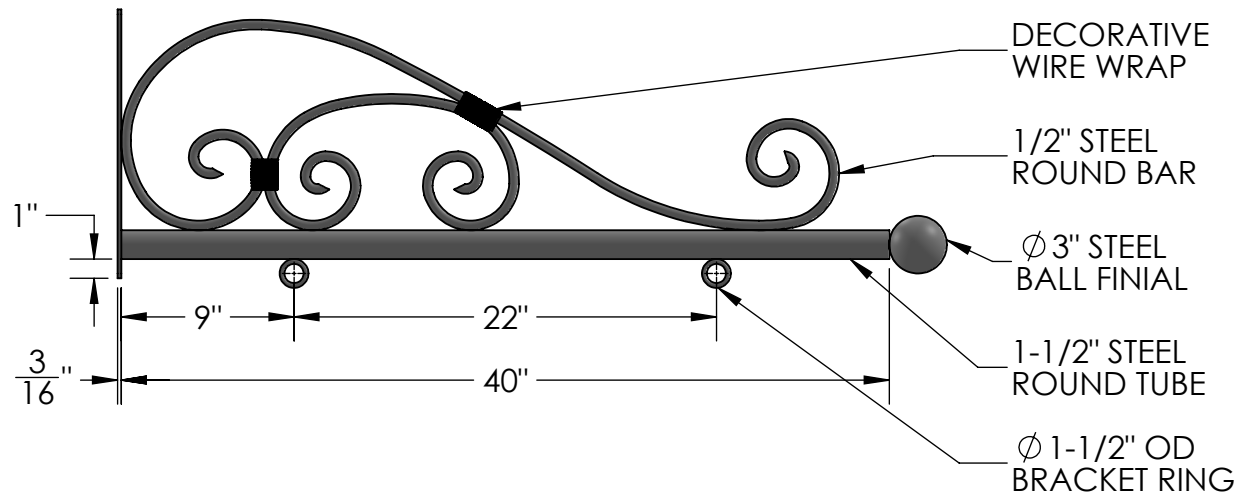

REVISIONS			
REV.	DESCRIPTION	DATE	CB
A	ORIGINAL DRAWING	06/2015	CF
B	UPDATED WITH STANDARD ARM LENGTH/RINGS	4/26/2016	CF

SIDE VIEW

FRONT VIEW

Material:
Steel

Scale: 1:10
DB: CF
Rev: B
Sheet: 1 of 1

Content: 43" Classic Hanging Sign Bracket w/Ball Finial

PN: 377B-43

Color/Finish: Textured Black Powder Coat

Customer Approval: _____

Design by Sign Bracket Store. All visual representations and designs are the intellectual property of Sign Bracket Store and protected under copyright law. Any duplication of this design is in direct violation of the law and will result in legal action.