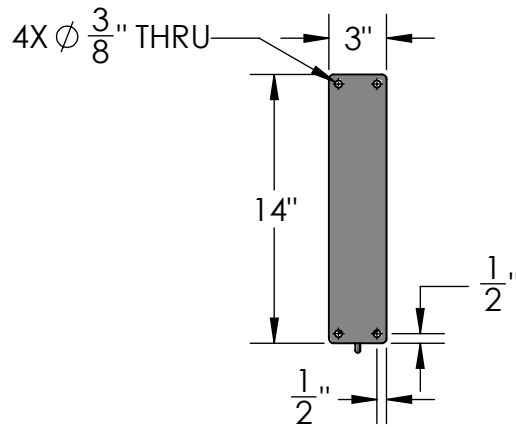

REVISIONS			
REV.	DESCRIPTION	DATE	CB
A	ORIGINAL DRAWING	06/2015	CF
B	UPDATED WITH STANDARD ARM LENGTH/RINGS	4/26/2016	CF

SIDE VIEW

FRONT VIEW

Material:
Steel

Scale: 1:10
DB: CF
Rev: B
Sheet: 1 of 1

Content: 43" Classic Hanging Sign Bracket w/Ball Finial