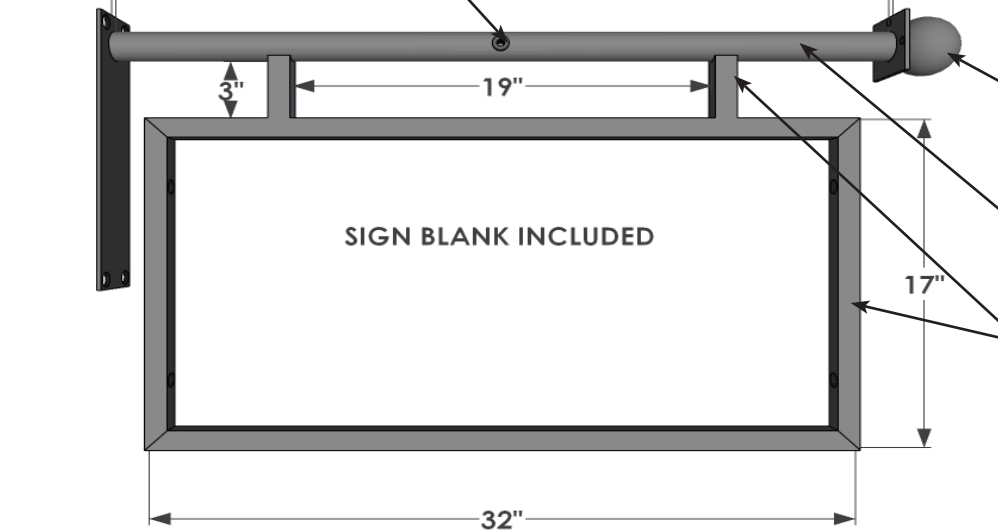

GUY WIRE PLATE DETAIL

(4) Ø 3/8" THRU

WIRE PASS THROUGH

(2) Ø 3/8" THRU ALL

SIDE VIEW

Light Coupling

3/16" 35" 3/16"

FRONT VIEW

Ø 3" STEEL BALL FINIAL

Ø 1-1/2" STEEL ROUND TUBE

Ø 1" STEEL SQUARE TUBE

SIGN BLANK INCLUDED

Material: STEEL

Date: 12/2019
Scale: NTS
Rev:
DB: RMA

Content: Bel Forte Sign Bracket with Framed (Non-Swinging) Sign