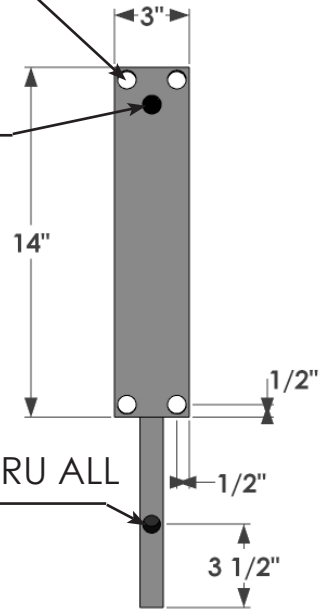

GUY WIRE PLATE DETAIL

(4) Ø 3/8" THRU

WIRE PASS THROUGH

(2) Ø 3/8" THRU ALL

SIDE VIEW

Light Coupling

3/16" 35" 3/16"

FRONT VIEW

Ø 3" STEEL BALL FINIAL

Ø 1-1/2" STEEL ROUND TUBE

Ø 1" STEEL SQUARE TUBE

SIGN BLANK INCLUDED

Material: STEEL

Date: 12/2019
Scale: NTS
Rev:
DB: RMA

Content: Bel Forte Sign Bracket with Framed (Non-Swinging) Sign