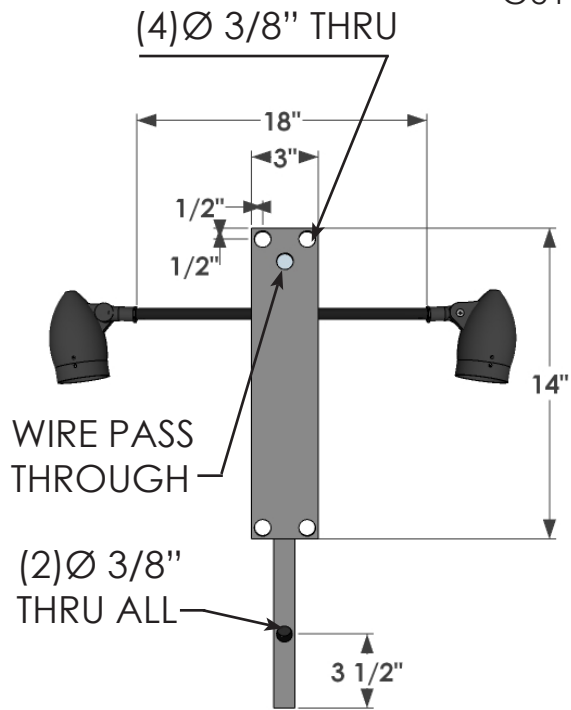

GUY WIRE PLATE DETAIL

SIDE VIEW

FRONT VIEW

Material: STEEL

Date: 12/2019
 Scale: NTS
 Rev:
 DB: RMA

Content: Bel Forte Sign Bracket with Framed (Non-Swinging) Sign

PN: 387B-WL-3015-REC100
 Color/Finish: Textured Black Powder Coat