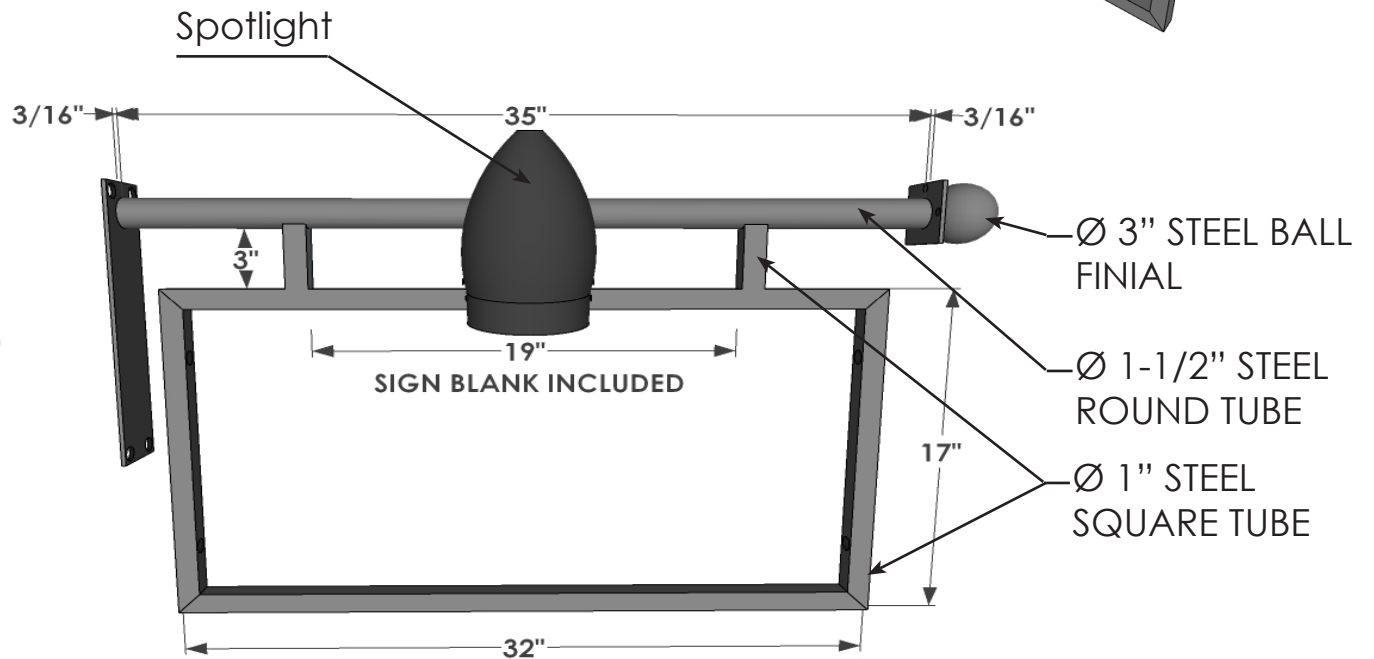

GUY WIRE PLATE DETAIL

SIDE VIEW

FRONT VIEW

Material: STEEL

Date: 12/2019
 Scale: NTS
 Rev:
 DB: RMA

Content: Bel Forte Sign Bracket with Framed (Non-Swinging) Sign

PN: 387B-WL-3015-REC100
 Color/Finish: Textured Black Powder Coat