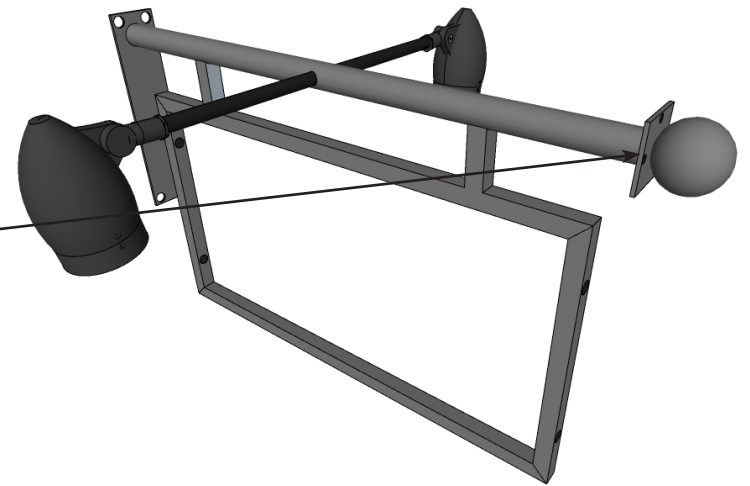

GUY WIRE PLATE DETAIL

SIDE VIEW

FRONT VIEW

Material: STEEL

Date: 12/2019
 Scale: NTS
 Rev:
 DB: RMA

Content: Bel Forte Sign Bracket with Framed (Non-Swinging) Sign

PN: 387B-WL-3015-REC100
 Color/Finish: Textured Black Powder Coat