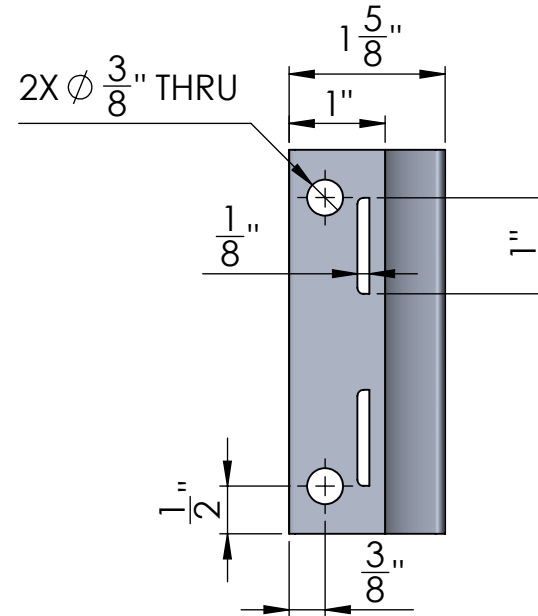

**TOP VIEW**

**FRONT VIEW**

**SIDE VIEW**

Date: 06/2015  
 Scale: NTS  
 DB: CF  
 CB:  
 Order#:

Content: 2-3/8" Post Mount Bracket - 4" Long  
 PN: D5-HR-238-4  
 Color/Finish: Raw Cast Aluminum  
 Customer Approval: \_\_\_\_\_