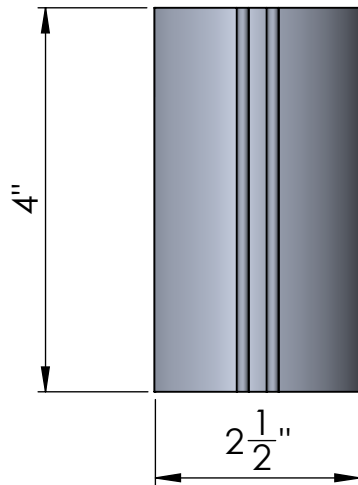

**TOP VIEW**

**FRONT VIEW**

**SIDE VIEW**

Date: 06/2015  
 Scale: NTS  
 DB: CF  
 CB:  
 Order#:

Content: 2-3/8" Post Mount Bracket - 4" Long  
 PN: D5-HR-238-4  
 Color/Finish: Raw Cast Aluminum  
 Customer Approval: \_\_\_\_\_