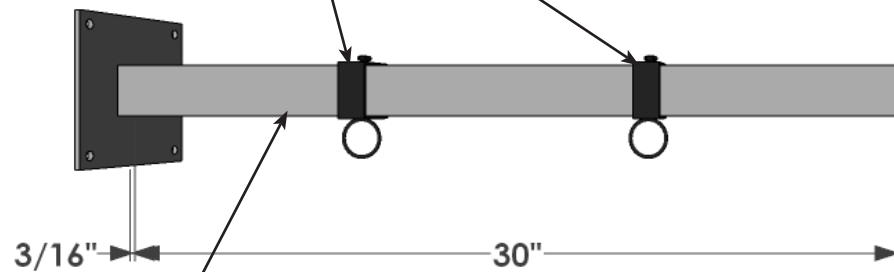

(4) Ø 3/8" Thru

Adjustable Sliding Square Rings w/ Set Screw

2" Steel Square Tube

SIDE VIEW

FRONT VIEW

Material: STEEL  
 Date: 10/2020  
 Scale: NTS  
 Rev:  
 DB:

Content: 30" Universal Straight Arm Bracket with Pair of Collars  
 PN: 379B-30-AD-C  
 Color/Finish: Textured Black Powder Coat  
 Customer Approval: