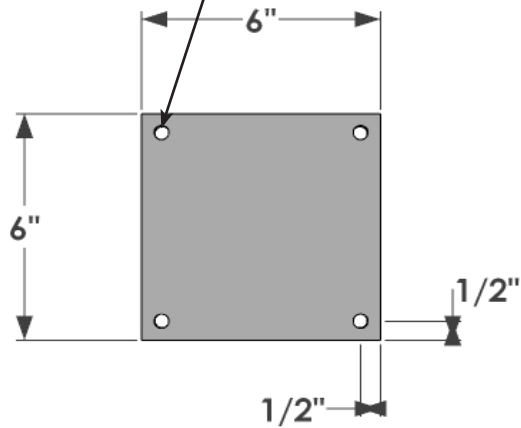

(4) Ø 3/8" Thru

Adjustable Sliding Square Rings w/ Set Screw

2" Steel Square Tube

SIDE VIEW

FRONT VIEW

Material: STEEL  
 Date: 10/2020  
 Scale: NTS  
 Rev:  
 DB:

Content: 30" Universal Straight Arm Bracket with Pair of Collars  
 PN: 379B-30-AD-C  
 Color/Finish: Textured Black Powder Coat  
 Customer Approval: