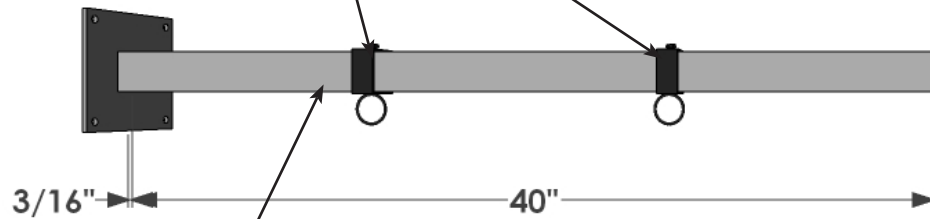

(4) Ø 3/8" Thru

Adjustable Sliding
Square Rings w/
Set Screw

2" Steel Square
Tube

SIDE VIEW

FRONT VIEW

Material: STEEL

Date: 10/2020
Scale: NTS
Rev:
DB:

Content: 40" Universal Straight Arm Bracket with Pair of Collars
PN: 379B-40-AD-C
Color/Finish: Textured Black Powder Coat