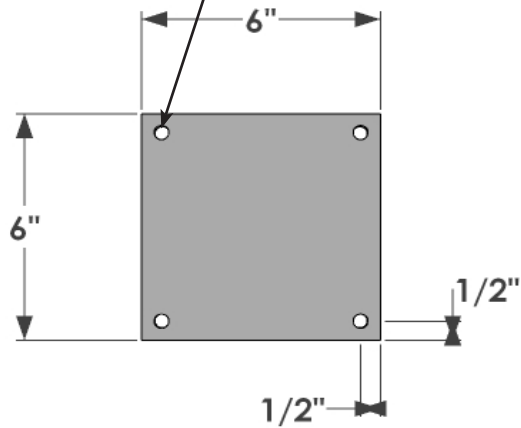

(4) Ø 3/8" Thru

Adjustable Sliding
Square Rings w/
Set Screw

2" Steel Square
Tube

SIDE VIEW

FRONT VIEW

Material: STEEL

Date: 10/2020
Scale: NTS
Rev:
DB:

Content: 40" Universal Straight Arm Bracket with Pair of Collars
PN: 379B-40-AD-C
Color/Finish: Textured Black Powder Coat