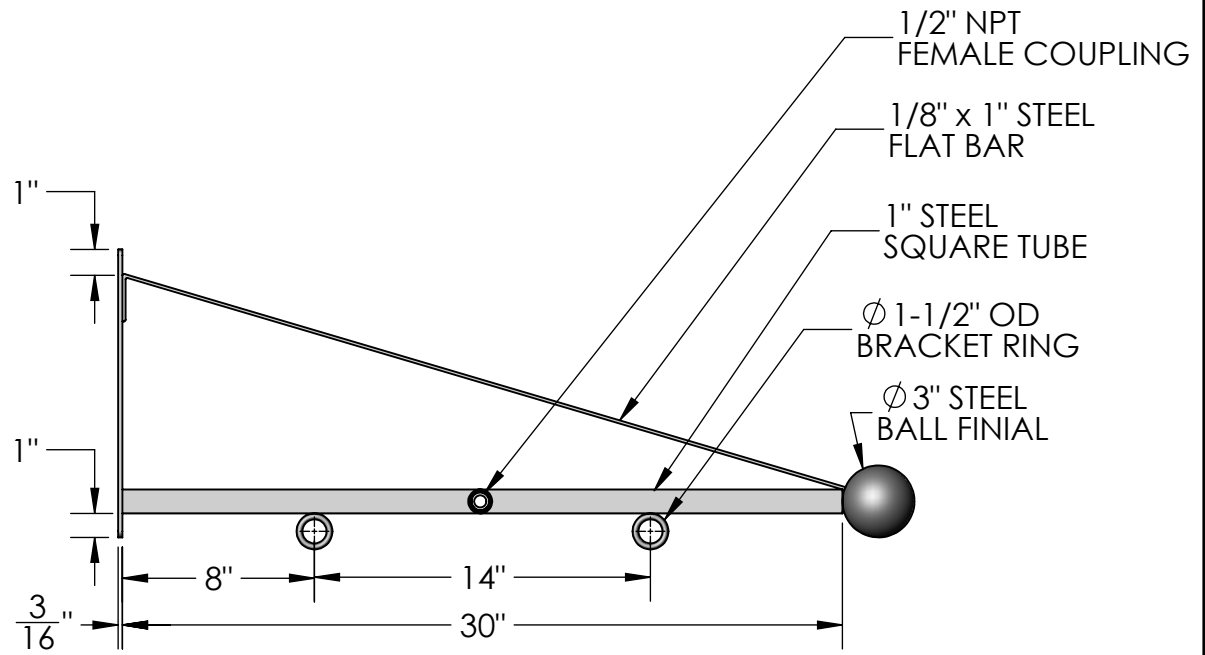

REVISIONS			
REV.	DESCRIPTION	DATE	CB
A	ORIGINAL DRAWING	6/2015	CF
B	UPDATED ARM LENGTH, 30" NOT INCL. BF	4/14/2016	CF

SIDE VIEW

FRONT VIEW

Material: **Steel**
 Scale: 1:8
 DB: CF
 Rev: B
 Sheet: 1 of 1

Content: 30" Triangle Ball Lighted Sign Bracket
 PN: 375B-WL-30
 Color/Finish: Textured Black Powder Coat
 Customer Approval: _____