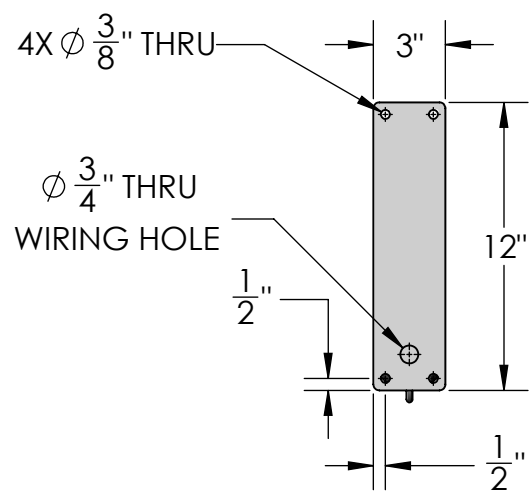

REVISIONS			
REV.	DESCRIPTION	DATE	CB
A	ORIGINAL DRAWING	6/2015	CF
B	UPDATED ARM LENGTH, 30" NOT INCL. BF	4/14/2016	CF

SIDE VIEW

FRONT VIEW

Material: **Steel**
 Scale: 1:8
 DB: CF
 Rev: B
 Sheet: 1 of 1

Content: 30" Triangle Ball Lighted Sign Bracket
 PN: 375B-WL-30
 Color/Finish: Textured Black Powder Coat
 Customer Approval: _____