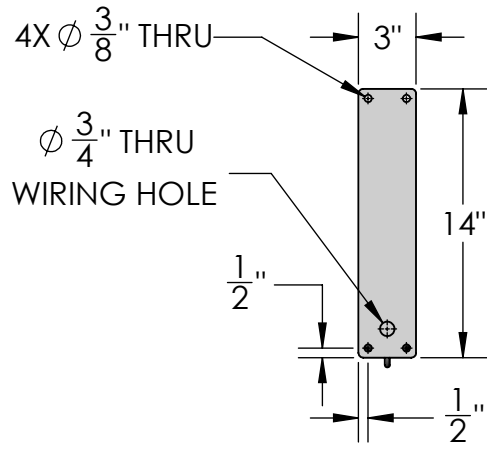

REVISIONS			
REV.	DESCRIPTION	DATE	CB
A	ORIGINAL DRAWING	6/2015	CF
B	UPDATED ARM LENGTH, 40" NOT INCL. BF	4/4/2016	CF

SIDE VIEW

FRONT VIEW

Material: **Steel**
 Scale: 1:10
 DB: CF
 Rev: B
 Sheet: 1 of 1

Content: 40" Triangle Ball Lighted Sign Bracket
 PN: 375B-WL-40
 Color/Finish: Textured Black Powder Coat
 Customer Approval: _____