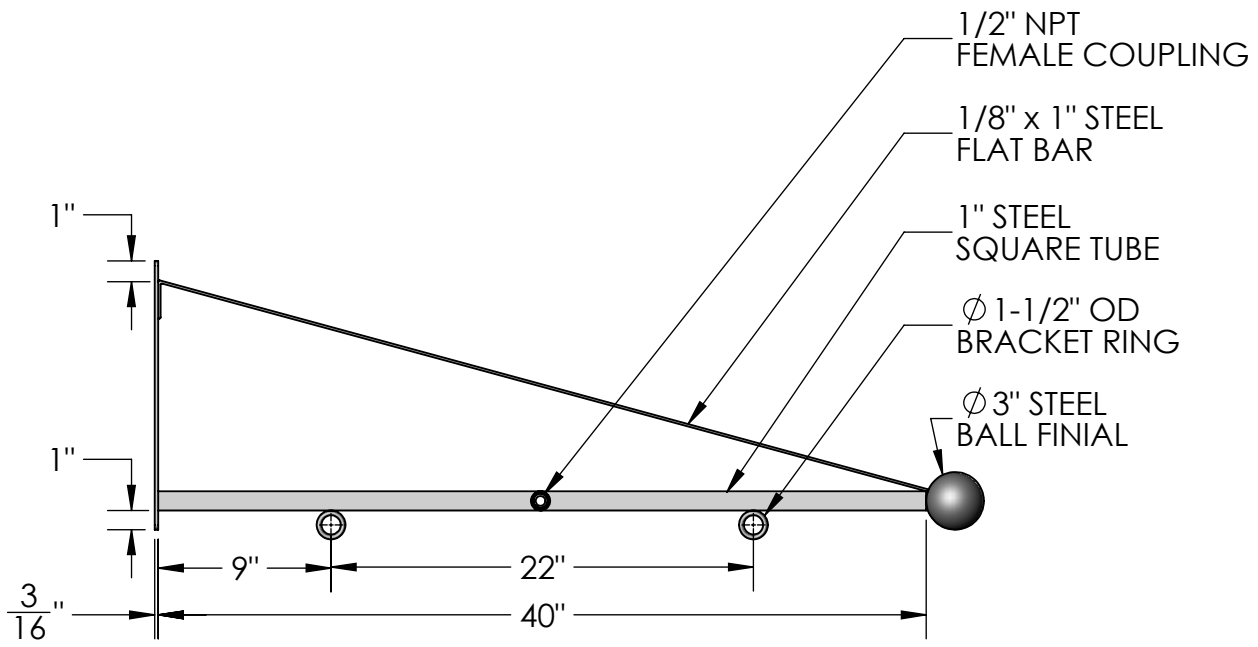

REVISIONS			
REV.	DESCRIPTION	DATE	CB
A	ORIGINAL DRAWING	6/2015	CF
B	UPDATED ARM LENGTH, 40" NOT INCL. BF	4/4/2016	CF

SIDE VIEW

FRONT VIEW

Material: **Steel**
 Scale: 1:10
 DB: CF
 Rev: B
 Sheet: 1 of 1

Content: 40" Triangle Ball Lighted Sign Bracket
 PN: 375B-WL-40
 Color/Finish: Textured Black Powder Coat
 Customer Approval: _____