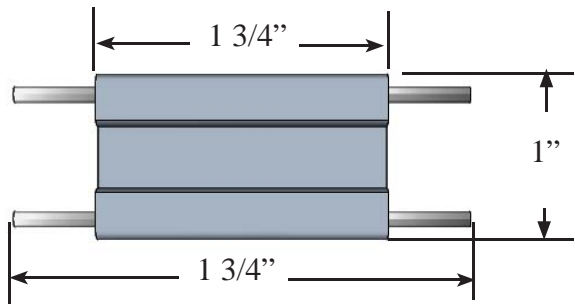

PN: BS-4R

RAIL PROFILE

PN: BS-SP

**SPLICE RAIL CONNECTOR
TOP VIEW**

RAIL END VIEW

**END CAP
SIDE VIEW** PN: BS-EC

PN: BS-SM

**SLIDE MOUNT
THUMB WHEEL END VIEW**

**SPLICE CONNECTOR
END VIEW**

Date: Nov 2011
Sheet 1 of 1
Scale: NTS

Drawn by: KE
Content: Banner Straight Rail System
PN: BS-4KIT
Customer Approval: _____

Design by Sign Bracket Store. All visual representations and designs are the intellectual property of Sign Bracket Store and protected under copyright law. Any duplication of this design is in direct violation of the law and will result in legal action.
© Copyright 2008-2011