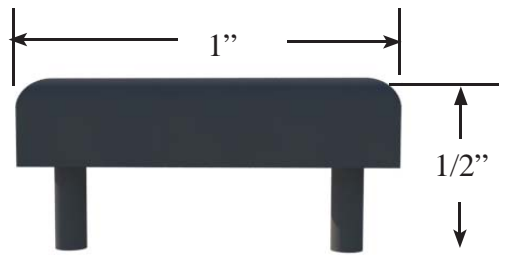

PN: BS-4R

RAIL PROFILE

PN: BS-SP

**SPLICE RAIL CONNECTOR
TOP VIEW**

RAIL END VIEW

**END CAP
SIDE VIEW** PN: BS-EC

PN: BS-SM

**SLIDE MOUNT
THUMB WHEEL END VIEW**

**SPLICE CONNECTOR
END VIEW**

Date: Nov 2011
Sheet 1 of 1
Scale: NTS

Drawn by: KE
Content: Banner Straight Rail System
PN: BS-4KIT
Customer Approval: _____

Design by Sign Bracket Store. All visual representations and designs are the intellectual property of Sign Bracket Store and protected under copyright law. Any duplication of this design is in direct violation of the law and will result in legal action.
© Copyright 2008-2011