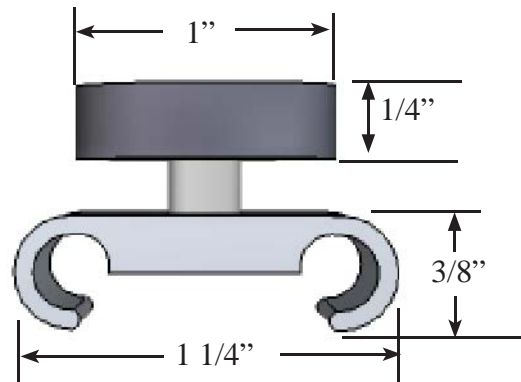

PN: BS-4R

RAIL PROFILE

PN: BS-SP

**SPLICE RAIL CONNECTOR
TOP VIEW**

RAIL END VIEW

**END CAP
SIDE VIEW** PN: BS-EC

PN: BS-SM

**SLIDE MOUNT
THUMB WHEEL END VIEW**

**SPLICE CONNECTOR
END VIEW**

Date: Nov 2011
Sheet 1 of 1
Scale: NTS

Drawn by: KE
Content: Banner Straight Rail System
PN: BS-4KIT
Customer Approval: _____

Design by Sign Bracket Store. All visual representations and designs are the intellectual property of Sign Bracket Store and protected under copyright law. Any duplication of this design is in direct violation of the law and will result in legal action.
© Copyright 2008-2011