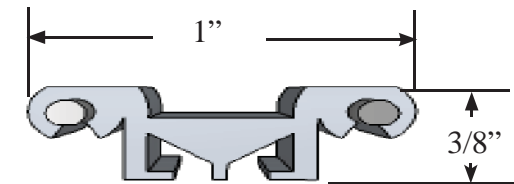

PN: BS-4R

RAIL PROFILE

PN: BS-SP

**SPLICE RAIL CONNECTOR
TOP VIEW**

RAIL END VIEW

**END CAP
SIDE VIEW** PN: BS-EC

PN: BS-SM

**SLIDE MOUNT
THUMB WHEEL END VIEW**

**SPLICE CONNECTOR
END VIEW**

Date: Nov 2011
Sheet 1 of 1
Scale: NTS

Drawn by: KE
Content: Banner Straight Rail System
PN: BS-4KIT
Customer Approval: _____

Design by Sign Bracket Store. All visual representations and designs are the intellectual property of Sign Bracket Store and protected under copyright law. Any duplication of this design is in direct violation of the law and will result in legal action.
© Copyright 2008-2011