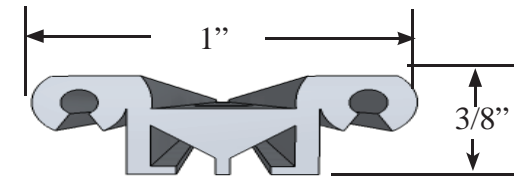

PN: BS-4R

RAIL PROFILE

PN: BS-SP

**SPLICE RAIL CONNECTOR
TOP VIEW**

RAIL END VIEW

**END CAP
SIDE VIEW** PN: BS-EC

PN: BS-SM

**SLIDE MOUNT
THUMB WHEEL END VIEW**

**SPLICE CONNECTOR
END VIEW**

Date: Nov 2011
Sheet 1 of 1
Scale: NTS

Drawn by: KE
Content: Banner Straight Rail System
PN: BS-4KIT
Customer Approval: _____

Design by Sign Bracket Store. All visual representations and designs are the intellectual property of Sign Bracket Store and protected under copyright law. Any duplication of this design is in direct violation of the law and will result in legal action.
© Copyright 2008-2011